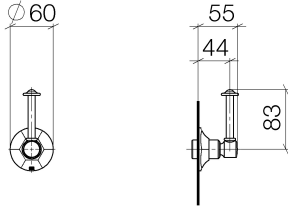

ST 060 401 0371

- rosette Ø 60 mm
- head part with cut-to-length spindle and sleeve

Individual components of this set

You need the following components for this set

1x 11 170 370-99

1x 36 608 371-99

MADISON Wall valve clockwise closing 3/4" - Brushed Dark Platinum

MADISON

ST 060 401 0371

MADISON Wall valve clockwise closing 3/4" - Brushed Dark Platinum

MADISON

ST 060 401 0371

ST 060 401 0371

Codes & Standards

ADA	ASME A112.18.1/CSA B125.1
-----	---------------------------------

Certificates

IAPMO_4976 (2). WRAS_2010066.

Spare parts list

No.	Item Number	Name	Quantity used	Delivery time
1	90 90 03 127 00 90	top	1	2
2	09 23 10 125-00	nut	1	10
3	90 14 10 063 00 90	seal	1	2
4	09 27 37 102-99	rosette	1	30
5	09 30 30 069 90	screw	1	2
6	09 30 11 194 90	disc	1	2
7	09 18 30 007-99	sleeve	1	60
8	90 28 10 030 00 90	ring	1	2
9	09 12 12 064-99	base	1	-
Spare part can no longer be ordered, please order the replacement item				
10	90 14 15 021 00 90	ring	1	2
11	09 21 02 161-99	cover	1	30
12	09 20 37 101-99	handle	1	30
13	09 20 37 001-99	handle	1	30
14	09 28 22 013 90	pipe	1	2
15	11 170 370-99	MADISON Lever insert - Brushed Dark Platinum	1	30
16	09 30 30 062-99	screw	1	30