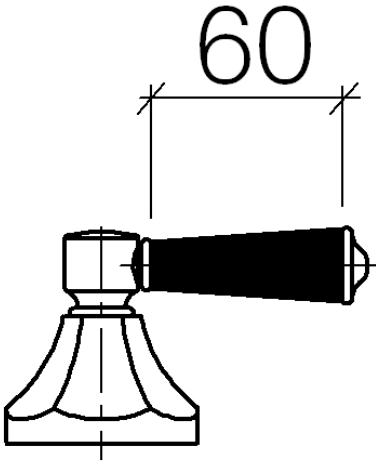

ST 060 401 0371