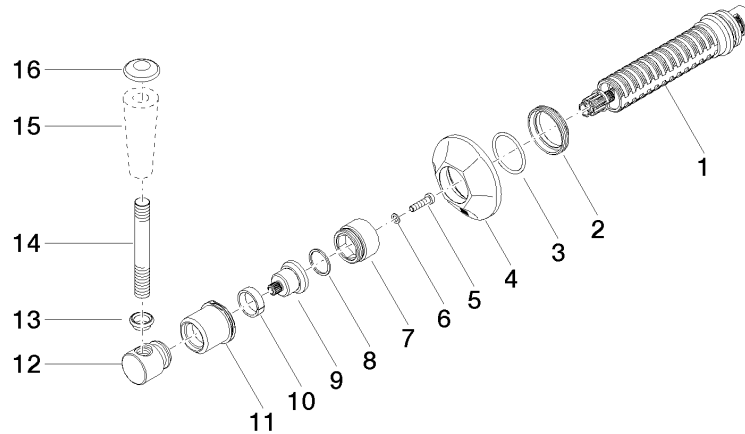

ST 060 401 0371

- rosette Ø 60 mm
- head part with cut-to-length spindle and sleeve

Individual components of this set

You need the following components for this set

1x 11 170 370-99

1x 36 608 371-99

MADISON Wall valve clockwise closing 3/4" - Brushed Dark Platinum

MADISON

ST 060 401 0371

MADISON Wall valve clockwise closing 3/4" - Brushed Dark Platinum

MADISON

ST 060 401 0371

ST 060 401 0371

Codes & Standards

ADA	ASME A112.18.1/CSA B125.1
-----	---------------------------------

Certificates

IAPMO_4976 (2). WRAS_2010066.

Spare parts list

No.	Item Number	Name	Quantity used	Delivery time
1	90 90 03 127 00 90	top	1	2
2	09 23 10 125-00	nut	1	10
3	90 14 10 063 00 90	seal	1	2
4	09 27 37 102-99	rosette	1	30
5	09 30 30 069 90	screw	1	2
6	09 30 11 194 90	disc	1	2
7	09 18 30 007-99	sleeve	1	60
8	90 28 10 030 00 90	ring	1	2
9	09 12 12 064-99	base	1	-
Spare part can no longer be ordered, please order the replacement item				
10	90 14 15 021 00 90	ring	1	2
11	09 21 02 161-99	cover	1	30
12	09 20 37 101-99	handle	1	30
13	09 20 37 001-99	handle	1	30
14	09 28 22 013 90	pipe	1	2
15	11 170 370-99	MADISON Lever insert - Brushed Dark Platinum	1	30
16	09 30 30 062-99	screw	1	30